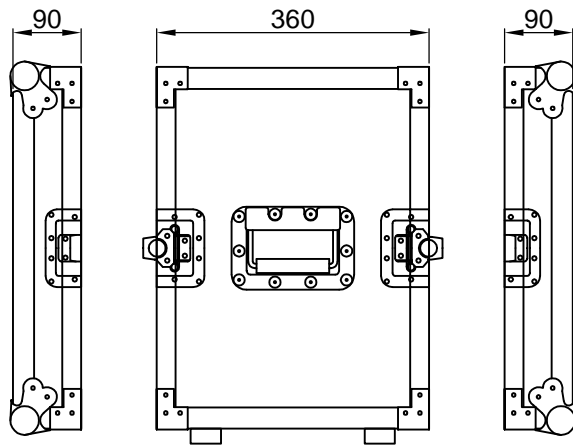

Top View

Front View

Side View

	<h1>FCX110</h1>	Product description: PROFESSIONAL FLIGHTCASE - SEPARATE FRONT AND REAR COVER - 10 UNITS	
	Weight: TBA	Outer dimensions: (w x h x d) 529 x 497 x 540	Unit height: 10 HE