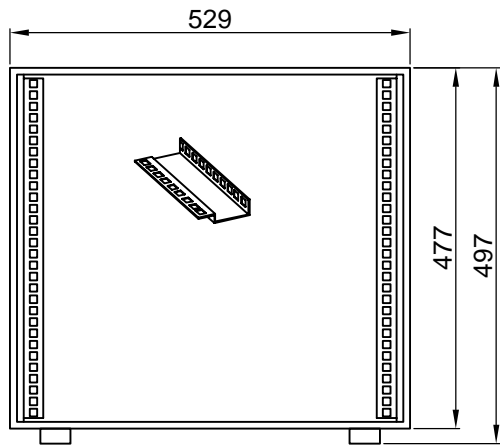

Top View

Front View

Side View

	<h1>FCX110</h1>	Product description: PROFESSIONAL FLIGHTCASE - SEPARATE FRONT AND REAR COVER - 10 UNITS	
	Weight: TBA	Outer dimensions: (w x h x d) 529 x 497 x 540	Unit height: 10 HE