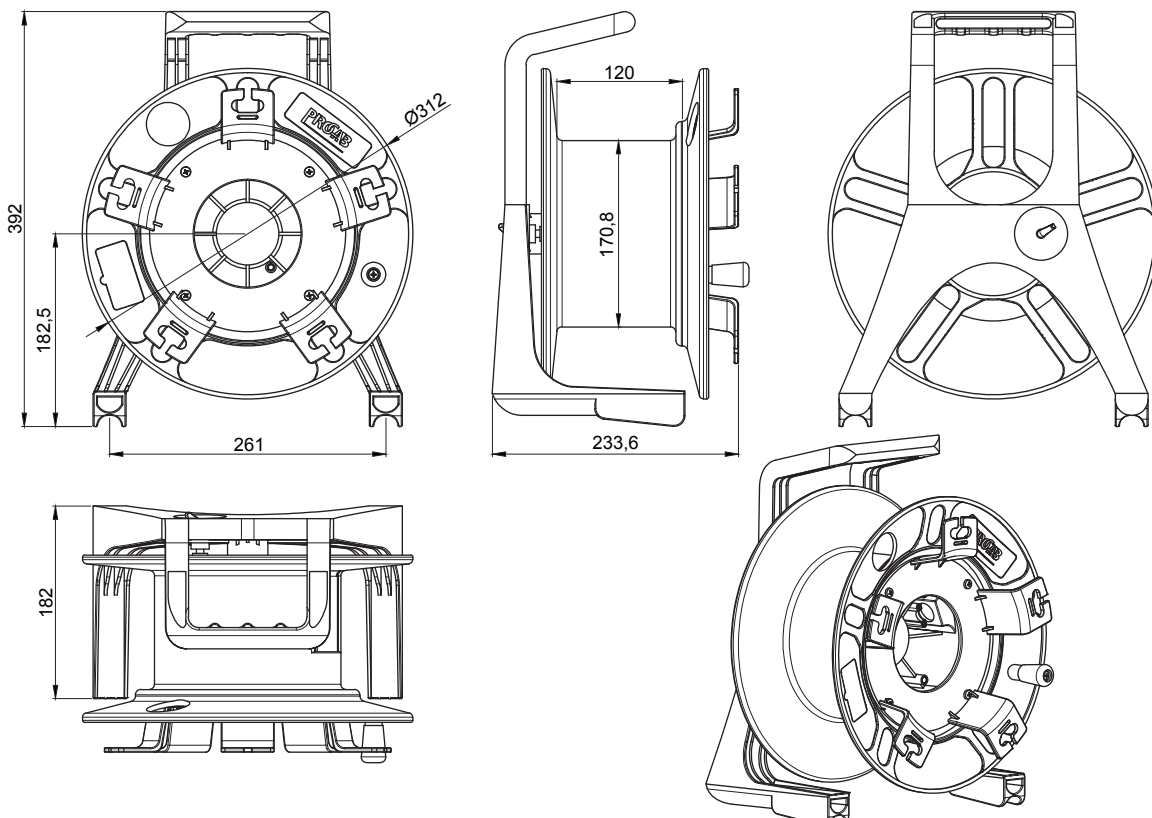

Technical drawing